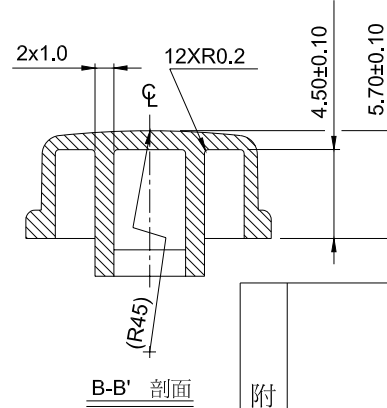

KTSC-22

附 表 A	KTSC-22	Ge	灰色 (GREY)	圓形 (Circular)
		S	橙色 (SALMON)	
		G	綠色 (GREEN)	
		Y	黃色 (YELLOW)	
		B	藍色 (BLUE)	
		R	紅色 (RED)	
		I	象牙色 (IVORY)	
	K	黑色 (BLACK)		
	PART NO.	COLOR	TYPE	

General Tolerance : ±0.2mm