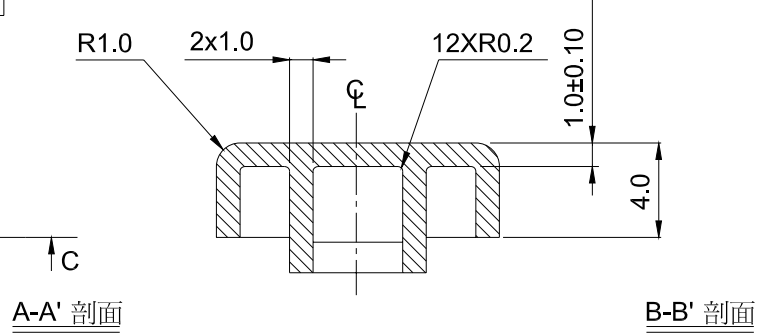

附 表 A	KTSC-21	Ge	灰色 (GREY)	方形 (SQUARE)
		S	橙色 (SALMON)	
		G	綠色 (GREEN)	
		Y	黃色 (YELLOW)	
		B	藍色 (BLUE)	
		R	紅色 (RED)	
		I	象牙色 (IVORY)	
	K	黑色 (BLACK)		
	PART NO.	COLOR	TYPE	

General Tolerance : ±0.2mm