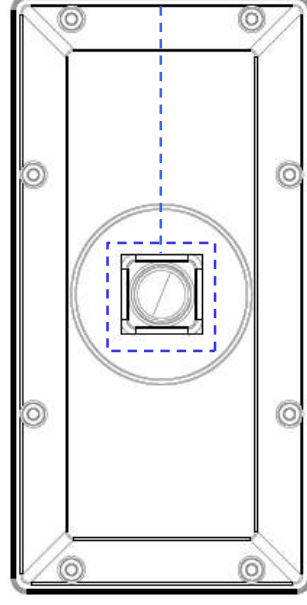

COMPARISON OF THE PRODUCT DIMENSION

ITEM(S)	INPAQ DIAMOND
DIMENSION (mm)	200 x 100 x 31 (max.)
VOLUME (mm ³)	418,023

Rectangular spacing(positioning) structure for fixation during the installation, which to prevent the rotation when tightening the nut.