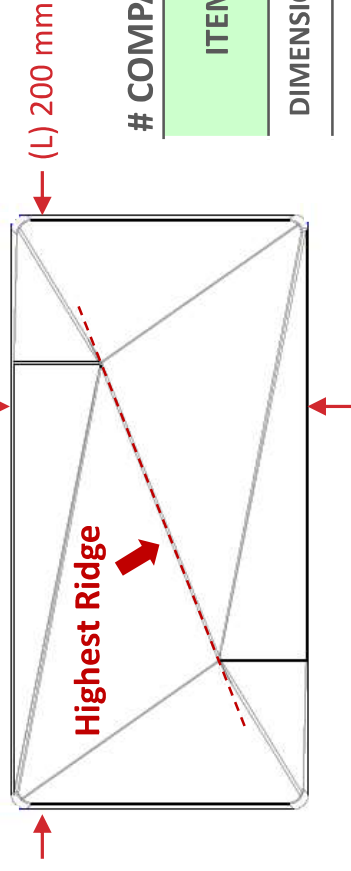

THE INPAQ DIAMOND

- # Low-Profile, Flat, Rhombus & Bevels
- # 5-IN-1 Combo Antenna
LTE-4G, 5G-NR, SUB-6G MIMO (x2)
WIFI MIMO (x2)
GNSS High-Precision Positioning (L1/L2/L5/L6)
- # Screw-Mounting Installation
- # IP67 Grade Enclosure
- # Low-loss LMR200 & RG174 Cables with Customized Length
- # FAKRA/ SMA Connectors Available

COMPARISON OF THE PRODUCT DIMENSION

ITEM(S)	INPAQ DIAMOND
DIMENSION (mm)	200 x 100 x 31 (max.)
VOLUME (mm ³)	418,023

Rectangular spacing(positioning) structure for fixation during the installation, which to prevent the rotation when tightening the nut.