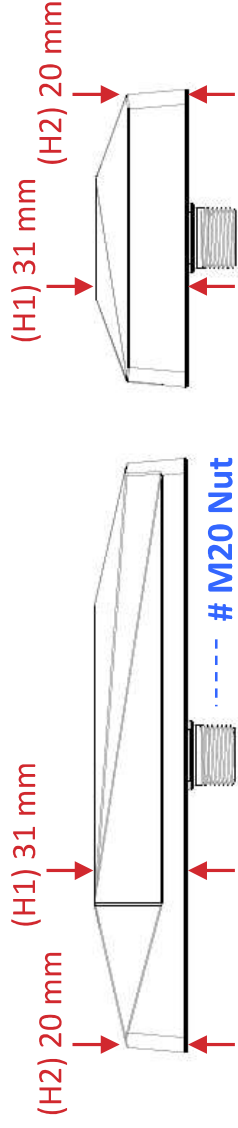

THE INPAQ DIAMOND

- # Low-Profile, Flat, Rhombus & Bevels
- # 5-IN-1 Combo Antenna
LTE-4G, 5G-NR, SUB-6G MIMO (x2)
WIFI MIMO (x2)
GNSS High-Precision Positioning (L1/L2/L5/L6)
- # Screw-Mounting Installation
- # IP67 Grade Enclosure
- # Low-loss LMR200 & RG174 Cables with Customized Length
- # FAKRA/ SMA Connectors Available

COMPARISON OF THE PRODUCT DIMENSION

ITEM(S)	INPAQ DIAMOND
DIMENSION (mm)	200 x 100 x 31 (max.)
VOLUME (mm ³)	418,023

Rectangular spacing(positioning) structure for fixation during the installation, which to prevent the rotation when tightening the nut.

INPAQ DIAMOND V V V V V V V V V V V V V V V

BAND NUMBER	19	20	21	22	23	24	25	26	27	28	29	30	31	32
INPAQ DIAMOND	V	V	V	V	V	X	V	V	V	V	V	V	X	V

INPAQ DIAMOND V V V V V V X V V V V V X V

BAND NUMBER	35	38	39	40	41	42	43	46-47	48	66	74-76	77	78	79
INPAQ DIAMOND	V	V	V	V	V	V	V	V	V	V	V	V	V	V